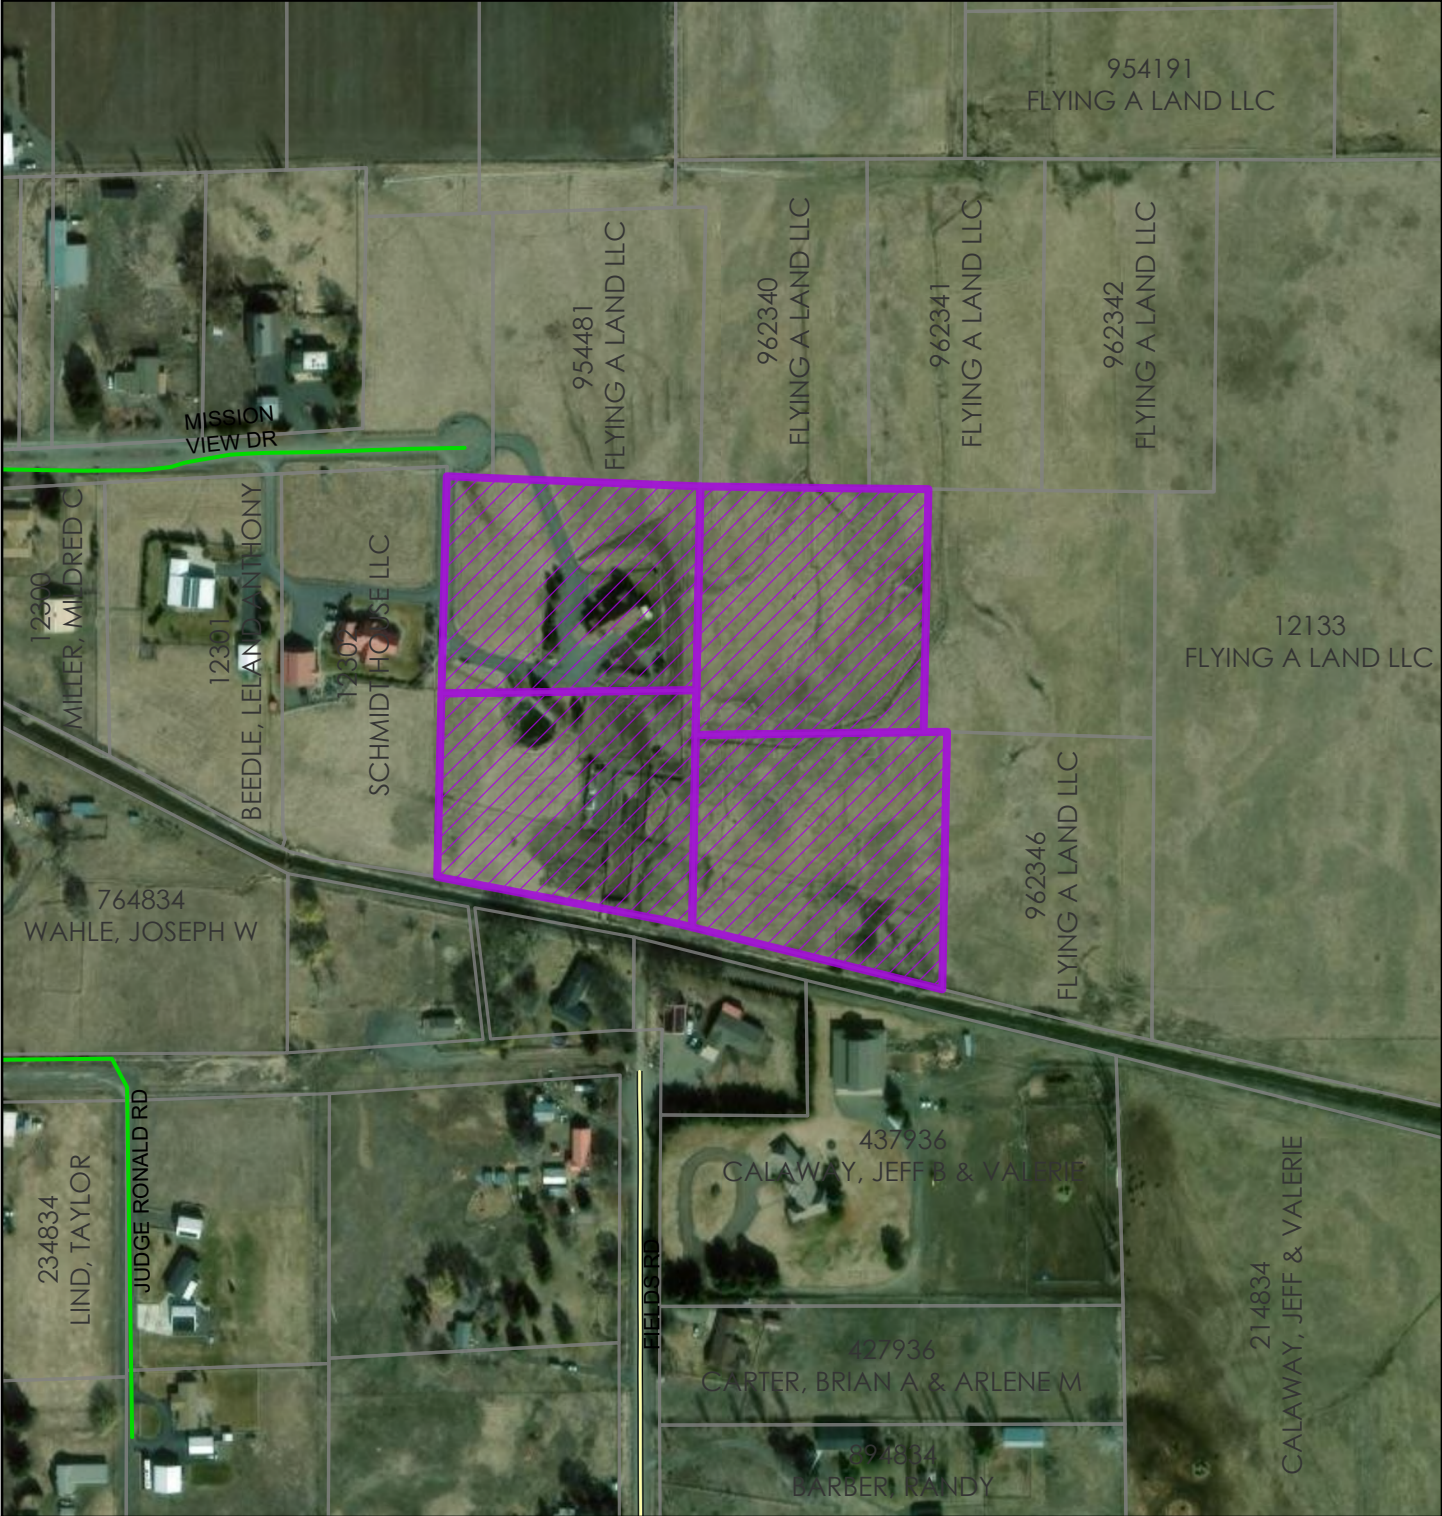

# BL-26-00007 Flying A Land LLC

**Aerial View**

Microsoft, Vantor, Vantor

**2026**

Coordinate System: NAD 1983 StatePlane Washington South FIPS 4602 Feet